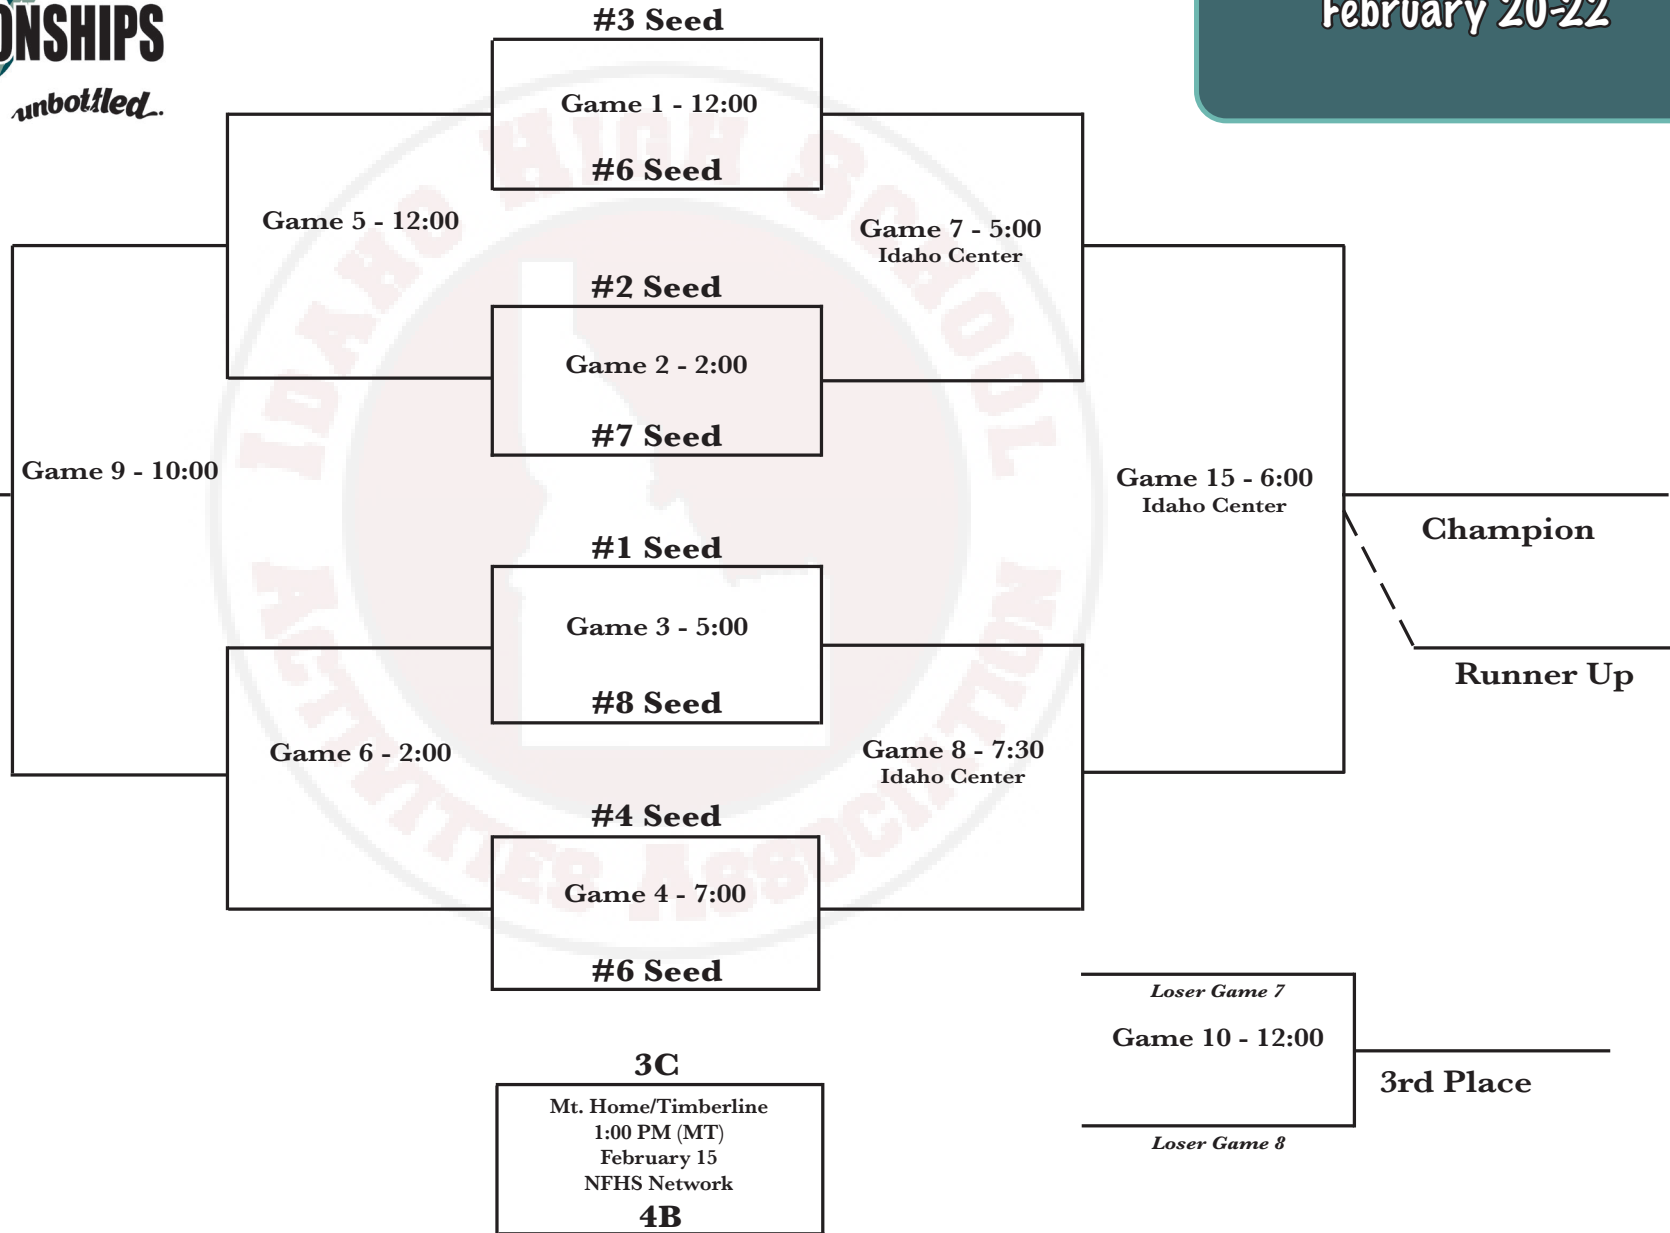

**5A Girls
Mountain View High School
Ford Idaho Center
February 20-22**

GAME SCHEDULE

THURSDAY

Session 1

Game 1 12:00 PM
Game 2 2:00 PM

Session 2

Game 3 5:00 PM
Game 4 7:00 PM

FRIDAY

Session 3

Game 5 12:00 PM
Game 6 2:00 PM

Session 4

*Game 7 5:00 PM
Unified Exhibition 6:30 PM
*Game 8 7:30 PM
*Games 7,8 at Ford Idaho Center

SATURDAY

Session 5

Game 9 10:00 AM
Game 10 12:00 PM

Championship Session 6

Game 15 6:00 PM
Ford Idaho Center

State Play-In Game